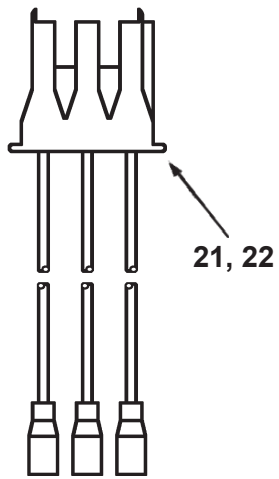

COMMERCIAL TANK TYPE WATER HEATER

REPLACEMENT PARTS LIST

**MODELS SBD71120NE - SBD100400NE/A:
STANDARD AND ASME (A)
SERIES 118, 119**

Damper Drive Assembly

Harness - Control

Gas Valve - Natural

Gas Valve - LP

Control Thermostat

On Off Switch

Honeywell Control Ignition Module

ITEM	PARTS DESCRIPTION	SBD71120NE	SBD81154NE	SBD81180NE	SBD100199NET	SBD100199NE
------	-------------------	------------	------------	------------	--------------	-------------